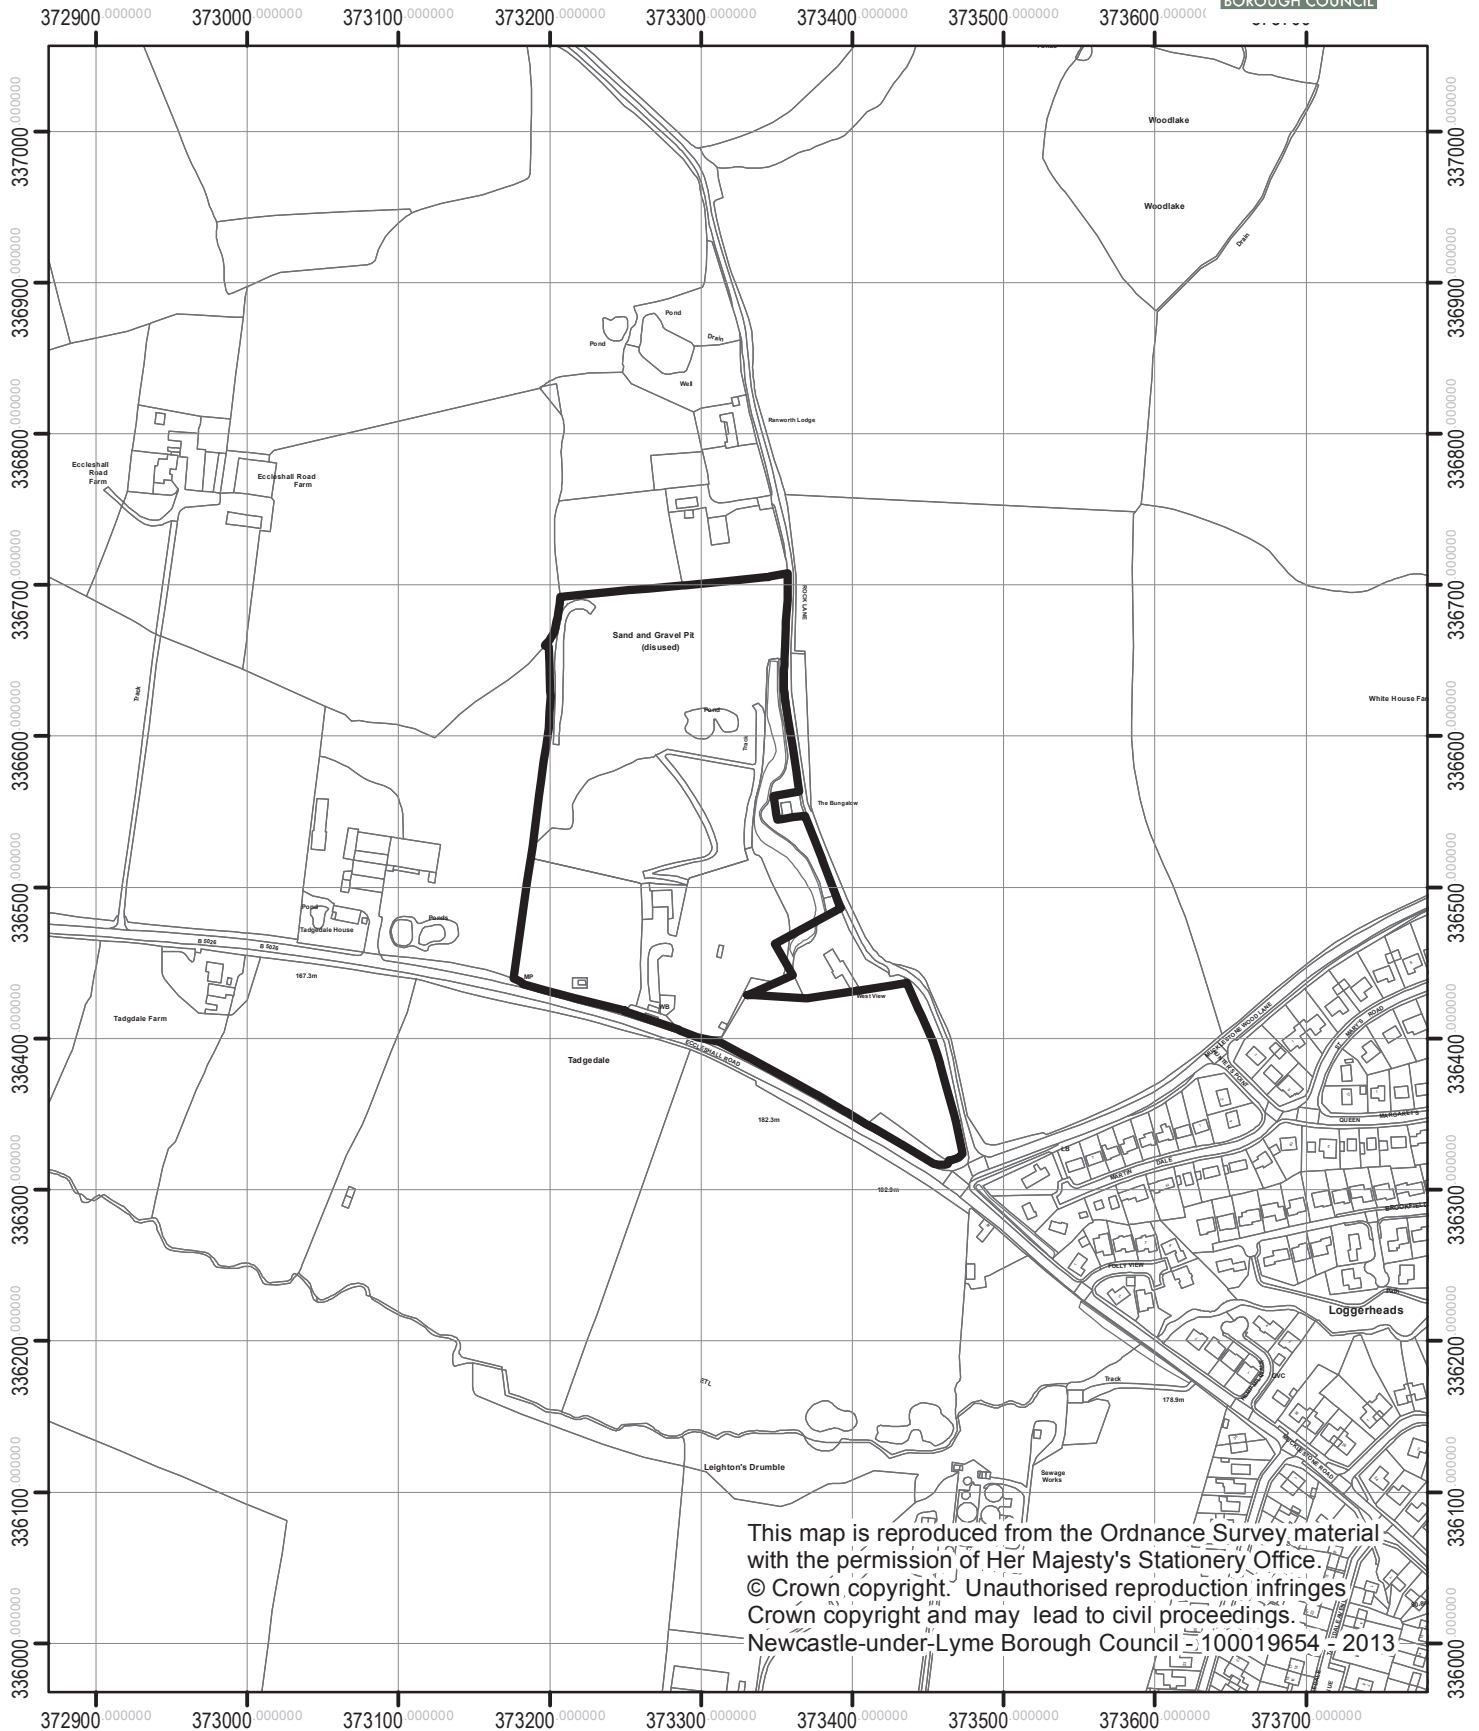

Tadgedale Quarry , Loggerheads

15/00015/OUT

Newcastle under Lyme Borough Council
Planning & Development Services
Date 19/07/2016

1:5,000